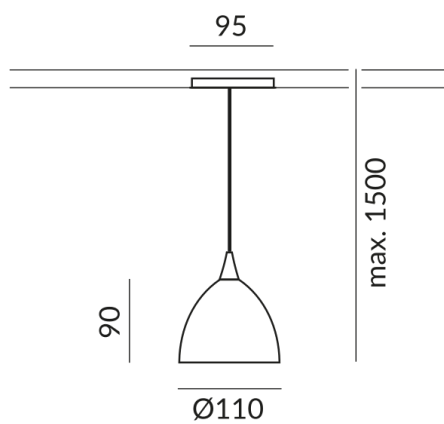

Systems

ALL-IN 230V track

Technical specifications

Body color

painted black

Shade color

blue magenta

Primary connection voltage