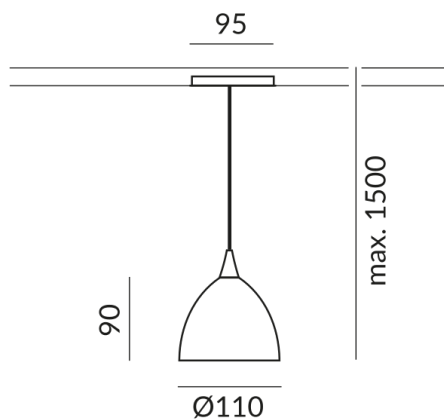

Design

BRUCK-Design