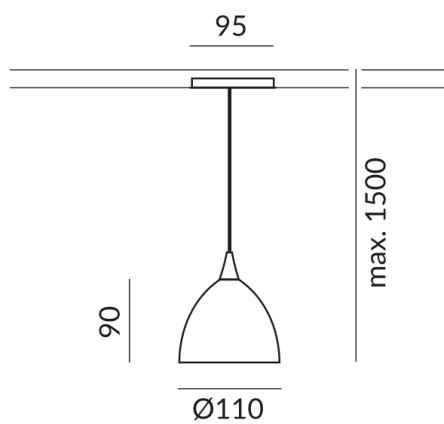

Safety class

2

Ingress protection

IP20

Weight

0.46 kg

Design

BRUCK Werksdesign