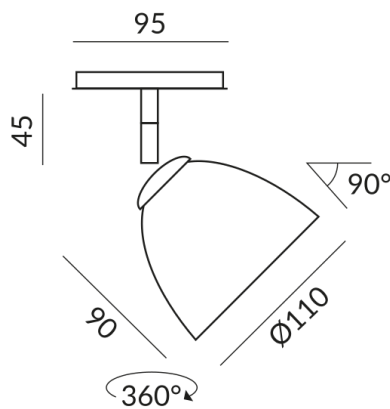

Technical specifications

Body color

matt chrome-plated / painted

Shade color

white, texture

Primary connection voltage

230 Volt

Dimmable

Universal (L,C)

Input power

48 Watt

Safety class

2

Ingress protection

IP20

Weight

0.32 kg

Design

BRUCK Werksdesign