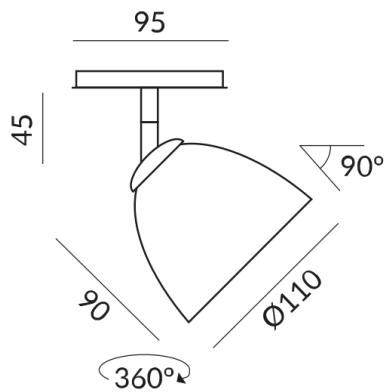

# SILVA 110 G9 spotlights

SILVA 110 SPOT G9 ALL-IN, QT14, 48W,  
PC2, glass clear

710153sw  
G9  
Dimmable  
€389.00

Available, delivery time: 7 days

**Body Color**  
painted black

**Shade Color**  
crystal clear

## Technical specifications

**Body color**  
painted black

**Shade color**  
crystal clear

**Primary connection voltage**  
230 Volt

**Dimmable**  
Universal (L,C)

**Input power**  
48 Watt

**Safety class**  
2

**Ingress protection**  
IP20

**Weight**  
0.36 kg

**Design**  
BRUCK Werksdesign