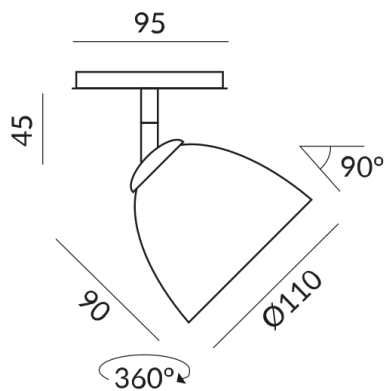

Technical specifications

Body color
painted black

Shade color
crystal clear

Primary connection voltage
230 Volt

Dimmable
Universal (L,C)

Input power
48 Watt

Safety class
2

Ingress protection
IP20

Weight
0.36 kg

Design
BRUCK Werksdesign