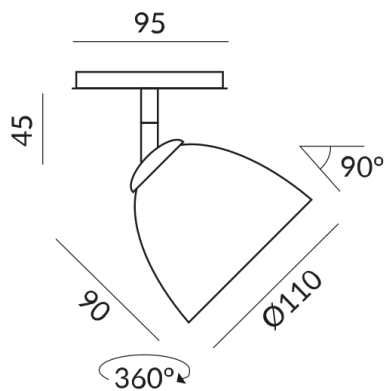

SILVA 110 G9 spotlights

SILVA 110 SPOT G9 ALL-IN

710153mcgy
G9
Dimmable
€389.00

Available, delivery time: 7 days

Body Color
matt chrome-plated / painted

Shade Color
crystal clear

Systems
ALL-IN 230V track

Technical specifications

Body color
matt chrome-plated / painted

Shade color
crystal clear

Primary connection voltage
230 Volt

Dimmable
Universal (L,C)

Input power
48 Watt

Safety class
2

Ingress protection
IP20

Weight
0.32 kg