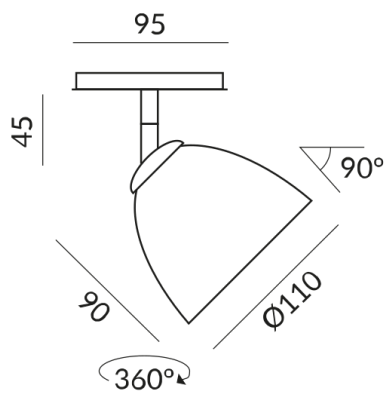

Technical specifications

Body color

chrome

Shade color

crystal clear

Primary connection voltage

230 Volt

Dimmable

Universal (L,C)

Input power

48 Watt

Safety class

2

Ingress protection

IP20

Weight

0.32 kg

Design

BRUCK-Design