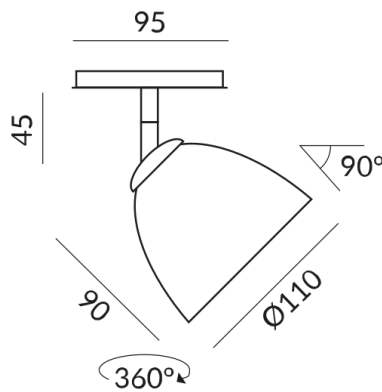

SILVA 110 G9 spotlights

SILVA 110 SPOT G9 ALL-IN, QT14, 48W,
PC2, glass blmg dicro

710151sw
G9
Dimmable
€449.00

Available, delivery time: 3-5 days

Body Color
painted black

Shade Color
blue mangenta

Systems
ALL-IN 230V track

Technical specifications

Body color
painted black

Shade color
blue mangenta

Primary connection voltage
230 Volt

Dimmable
Universal (L,C)

Input power
48 Watt

Safety class
2

Ingress protection
IP20

Weight
0.36 kg

Design
BRUCK Werksdesign