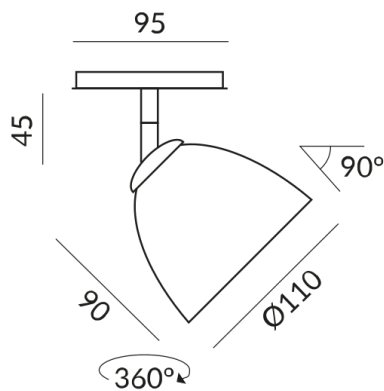

Systems

ALL-IN 230V track

Technical specifications

Body color

painted black

Shade color

blue magenta

Primary connection voltage