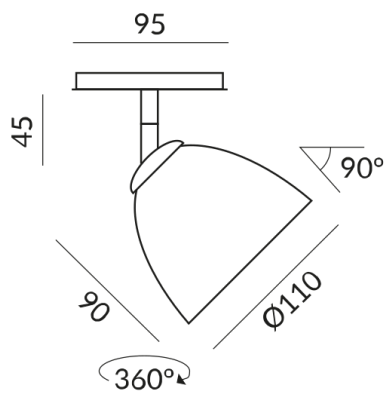

Technical specifications

Body color

chrome

Shade color

blue mangenta

Primary connection voltage

230 Volt

Dimmable

Universal (L,C)

Input power

48 Watt

Safety class

2

Ingress protection

IP20

Weight

0.32 kg

Design

BRUCK-Design