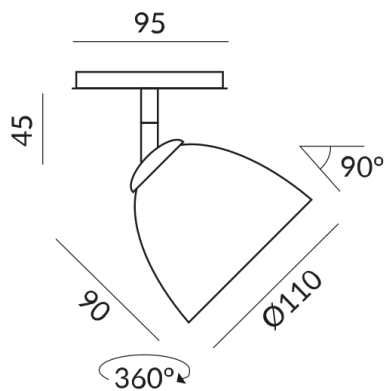

SILVA 110 G9 spotlights

SILVA 110 SPOT G9 ALL-IN

710150sw
G9
Dimmable
€449.00

Available, delivery time: 3-5 days

Body Color
painted black

Shade Color
orange yellow

Systems
ALL-IN 230V track

Technical specifications

Body color
painted black

Shade color
orange yellow

Primary connection voltage
230 Volt

Dimmable
Universal (L,C)

Input power
48 Watt

Safety class
2

Ingress protection
IP20

Weight
0.35 kg