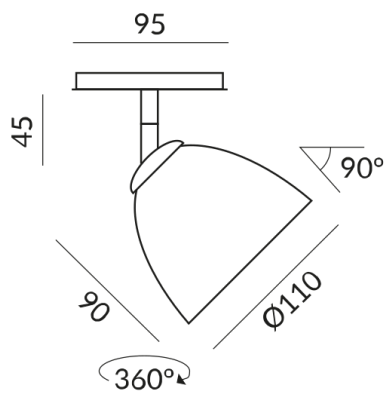

Technical specifications

Body color

chrome

Shade color

orange yellow

Primary connection voltage

230 Volt

Dimmable

Universal (L,C)

Input power

48 Watt

Safety class

2

Ingress protection

IP20

Weight

0.32 kg

Design

BRUCK-Design