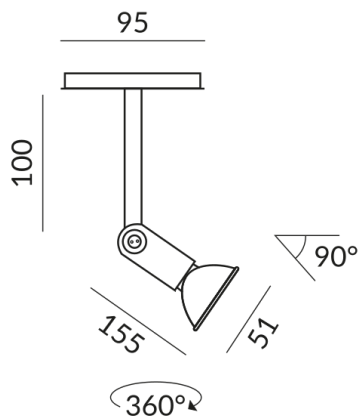

STAR CLAREO GU10 spotlights

STAR CLAREO GU10 ALL-IN, QPAR51,
42W, PC1

710035ws
G10
Dimmable
€269.00

Available, delivery time: 3-5 days

Systems

ALL-IN 230V track

Variant

STAR CLAREO GU10 ALL-IN, QPAR51, 42W, SK1

Body Color

painted white

Technical specifications

Body color

painted white

Primary connection voltage

230 Volt

Dimmable

Universal (L,C)

Input power

42 Watt

Safety class

1

Ingress protection

IP20

Weight