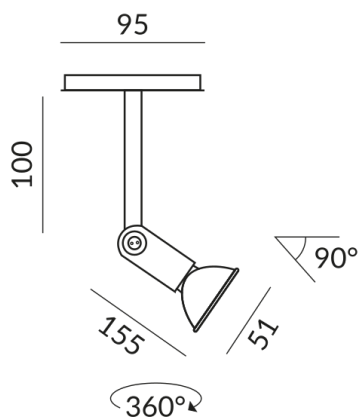

Body Color

painted white

Technical specifications

Body color

painted white

Primary connection voltage

230 Volt

Dimmable

Universal (L,C)

Input power

42 Watt

Safety class

1

Ingress protection

IP20

Weight