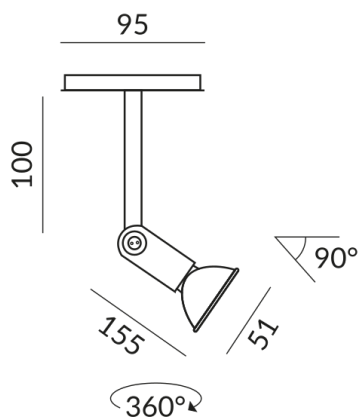

Technical specifications

Body color

painted black

Primary connection voltage

230 Volt

Dimmable

Universal (L,C)

Input power

42 Watt

Safety class

1

Ingress protection

IP20

Weight

0.18 kg

Design

BRUCK-Design