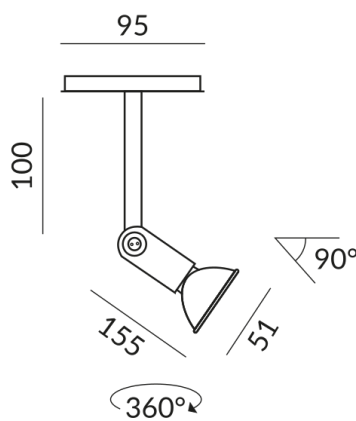

Technical specifications

Body color

chrome

Primary connection voltage

230 Volt

Dimmable

Universal (L,C)

Input power

42 Watt

Safety class

1

Ingress protection

IP20

Weight

0.18 kg

Design

Achim Bredin