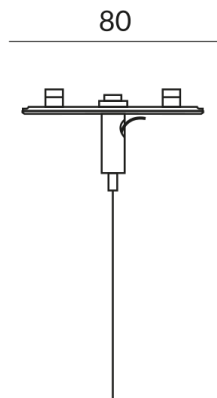

# ALL-IN adapters for luminaires

ADDITIONAL SUSPENSION HEAVY LIGHT ALL-IN, for steel cable suitable

700120sw  
€46.90

Available, delivery time: 7 days

**Body Color**  
painted black

**Variant**  
ADDITIONAL SUSPENSION HEAVY LIGHT ALL-IN, for steel cable suitable

## Technical specifications

**Body color**  
painted black

**Weight**  
0.04 kg

**Design**  
Dirk Wortmeyer