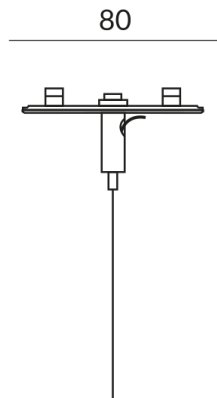

## Technical specifications

**Body color**  
painted black

**Weight**  
0.04 kg

**Design**  
Dirk Wortmeyer