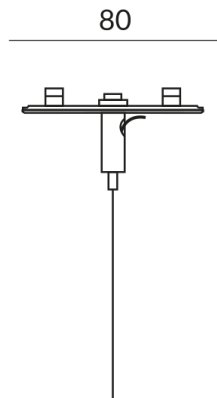

## Technical specifications

**Body color**  
matt chrome-plated / painted

**Weight**  
0.04 kg

**Design**  
Dirk Wortmeyer

Information on operating LED lights

Thank you for choosing our LED lights.

To ensure the best possible performance and longevity of your new lighting, please observe the following instructions: