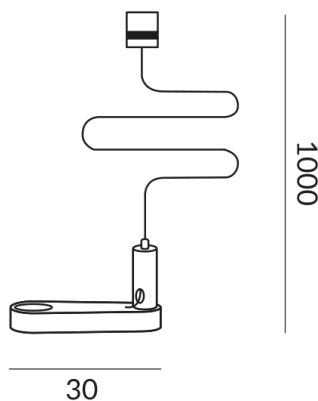

# ALL-IN fixations

CABLE SUSPENSION BALANCING ALL-IN

700115ws  
LED  
€69.90

detail.deliveryTimeAvailable2

**Body Color**  
painted white

**Variant**  
SEILABHÄNGUNG AUSGLEICH ALL-IN

---

## Technical specifications

**Body color**  
painted white

**Weight**  
0.04 kg

**Design**  
Dirk Wortmeyer