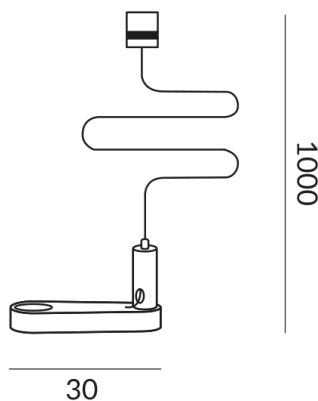

Technical specifications

Body color
painted black

Weight
0.04 kg

Design
Dirk Wortmeyer

Information on operating LED lights

Thank you for choosing our LED lights.

To ensure the best possible performance and longevity of your new lighting, please observe the following instructions:

1. When operating LED lights, visible, brief changes in light may occur due to voltage changes in the mains. This does not constitute a defect in the light.
2. For dimming LED lights. Not all LED lamps are compatible with all dimmers. Please check compatibility before installation. Incompatibility does not constitute a defect in the luminaire.
3. Flickering at low dimmer settings (from 50%): When using dimmers, slight flickering may occur at low settings. This is normal behaviour and does not constitute a defect in the luminaire.