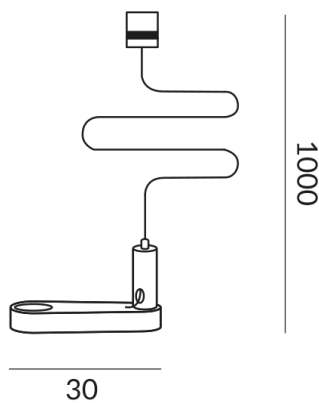

ALL-IN fixations

CABLE SUSPENSION BALANCING ALL-IN

700115mcgy
€69.90

Available, delivery time: 7 days

Body Color
matt chrome-plated / painted

Variant
SEILABHÄNGUNG AUSGLEICH ALL-IN

Technical specifications

Body color
matt chrome-plated / painted

Watt
195354735237516034.x
019d53ed333571bb848dbe9168e408e3
Watt

Circuits
195354735237516034.x Circuits

Weight
0.04 kg

Design
Dirk Wortmeyer