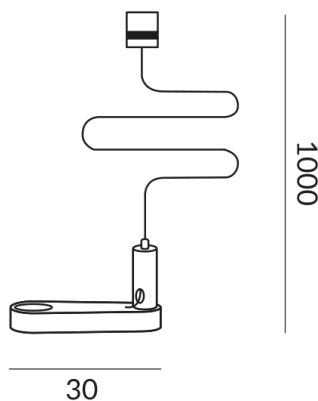

ALL-IN fixations

CABLE SUSPENSION BALANCING ALL-IN

700115mcgy
LED
€69.90

Available, delivery time: 7 days

Body Color
matt chrome-plated / painted

Variant
SEILABHÄNGUNG AUSGLEICH ALL-IN

Technical specifications

Body color
matt chrome-plated / painted

Weight
0.04 kg

Design
Dirk Wortmeyer

Information on operating LED lights

Thank you for choosing our LED lights.

To ensure the best possible performance and longevity of your new lighting, please observe the following instructions: