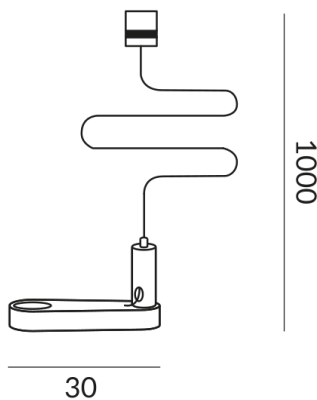

Technical specifications

Body color
chrome

Weight
0.04 kg

Design
Dirk Wortmeyer

Information on operating LED lights

Thank you for choosing our LED lights.

To ensure the best possible performance and longevity of your new lighting, please observe the following instructions: