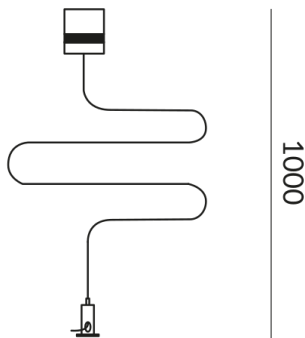

Design

Dirk Wortmeyer

Information on operating LED lights

Thank you for choosing our LED lights.

To ensure the best possible performance and longevity of your new lighting, please observe the following instructions:

1. When operating LED lights, visible, brief changes in light may occur due to voltage changes in the mains. This does not constitute a defect in the light.
2. For dimming LED lights. Not all LED lamps are compatible with all dimmers. Please check compatibility before installation. Incompatibility does not constitute a defect in the luminaire.
3. Flickering at low dimmer settings (from 50%): When using dimmers, slight flickering may occur at low settings. This is normal behaviour and does not constitute a defect in the luminaire.