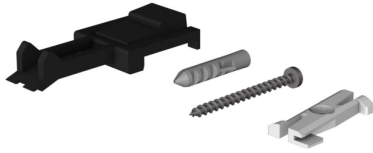

ALL-IN fixations

CEILING FIXATION CLICK SET ALL-IN

700102ws

€14.90

Available, delivery time: 3-5 days

Body Color
painted white

Variant
DECKENBEFESTIGUNG CLICK SET ALL-IN

Technical specifications

Body color
painted white

Design
BRUCK-Design

6x

6x

1x