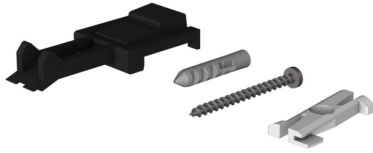

ALL-IN fixations

CEILING FIXATION CLICK SET ALL-IN

700102ws

LED

€14.90

Available, delivery time: 3-5 days

Body Color

Painted white

Variant

DECKENBEFESTIGUNG CLICK SET ALL-IN

Technical specifications

Body color

Painted white

Design

BRUCK-Design

6x