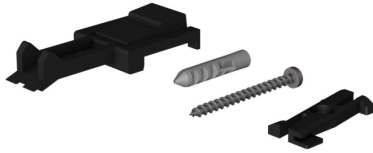

ALL-IN fixations

CEILING FIXATION CLICK SET ALL-IN,
6xmounting + 2xspanner

700102sw
€14.90

Available, delivery time: 3-5 days

Body Color

Painted black

Variant

CEILING FIXATION CLICK SET ALL-IN, 6xmounting +
2xspanner

Assortment Status

Catalog item

Technical specifications

Body color

Painted black

Design

BRUCK-Design

6x