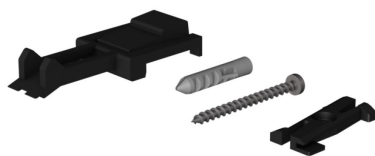

# ALL-IN fixations

## CEILING FIXATION CLICK SET ALL-IN

700102sw

€14.90

Available, delivery time: 3-5 days

**Body Color**  
painted black

**Variant**  
DECKENBEFESTIGUNG CLICK SET ALL-IN

---

## Technical specifications

**Body color**  
painted black

**Design**  
BRUCK-Design

6x

6x

1x