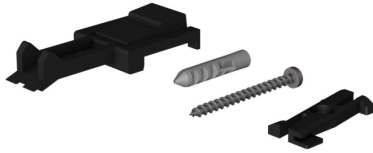

ALL-IN fixations

CEILING FIXATION CLICK SET ALL-IN

700102sw

LED

€14.90

Available, delivery time: 3-5 days

Body Color

painted black

Variant

DECKENBEFESTIGUNG CLICK SET ALL-IN

Technical specifications

Body color

painted black

Design

BRUCK-Design

6x