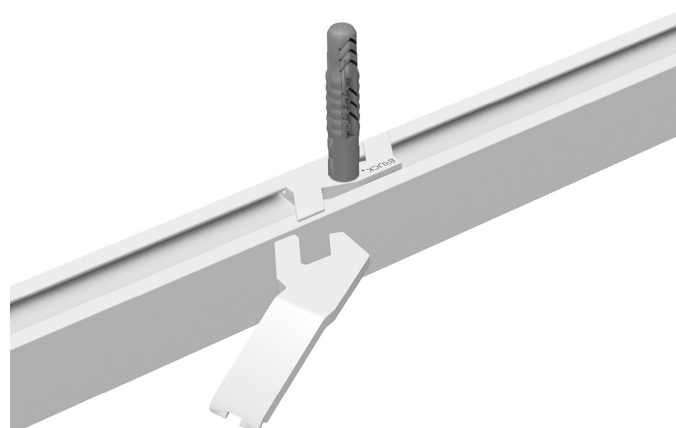

CEILING FIXATION LATCH ALL-IN

700100ws

€7.90

Available, delivery time: 3-5 days

Technical specifications

Body color
painted white

Weight
0.01 kg

Design
Dirk Wortmeyer