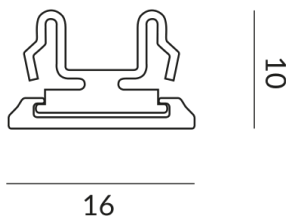

## Technical specifications

**Body color**

painted black

**Weight**

0.1 kg

**Design**

Dirk Wortmeyer