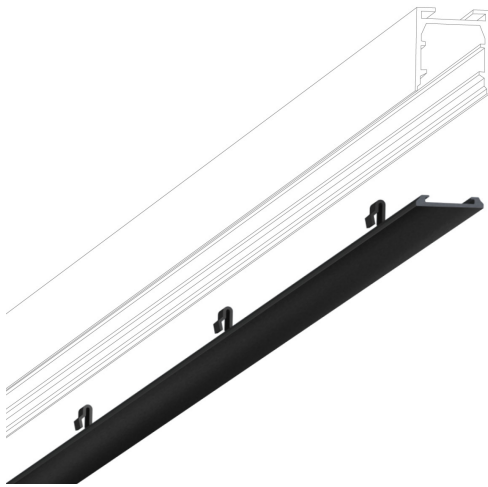

## COVER TRACK 1000 ALL-IN

700097sw

LED

€52.90

Available, delivery time: 3-5 days

**Body Color**

painted black

**Variant**

ABDECKUNG SCHIENE 1000 ALL-IN

## Technical specifications

**Body color**

painted black

**Weight**

0.1 kg

**Design**

Dirk Wortmeyer