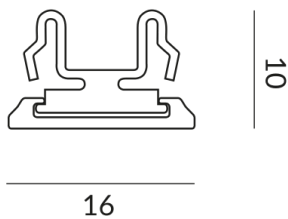

Information on operating LED lights

Thank you for choosing our LED lights.

To ensure the best possible performance and longevity of your new lighting, please observe the following instructions:

1. When operating LED lights, visible, brief changes in light may occur due to voltage changes in the mains. This does not constitute a defect in the light.
2. For dimming LED lights. Not all LED lamps are compatible with all dimmers. Please check compatibility before installation. Incompatibility does not constitute a defect in the luminaire.
3. Flickering at low dimmer settings (from 50%): When using dimmers, slight flickering may occur at low settings. This is normal behaviour and does not constitute a defect in the luminaire.