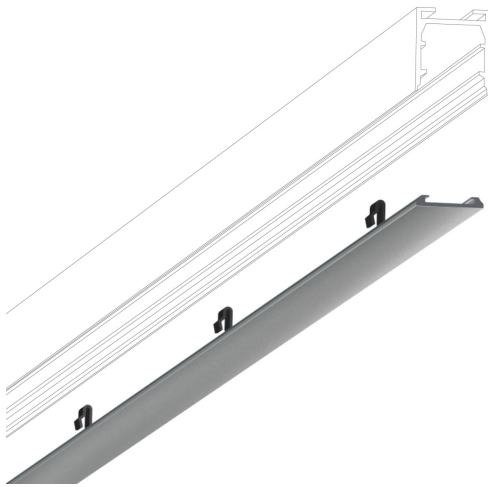

ALL-IN covers

COVER TRACK 1000 ALL-IN

700097mcgy
LED
€52.90

Available, delivery time: 3-5 days

Body Color
matt chrome-plated / painted

Variant
ABDECKUNG SCHIENE 1000 ALL-IN

Technical specifications

Body color
matt chrome-plated / painted