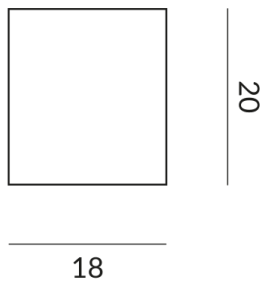

Information on operating LED lights

Thank you for choosing our LED lights.

To ensure the best possible performance and longevity of your new lighting, please observe the following instructions:

1. When operating LED lights, visible, brief changes in light may occur due to voltage changes in the mains. This does not constitute a defect in the light.
2. For dimming LED lights. Not all LED lamps are compatible with all dimmers. Please check compatibility before installation. Incompatibility does not constitute a defect in the luminaire.
3. Flickering at low dimmer settings (from 50%): When using dimmers, slight flickering may occur at low settings. This is normal behaviour and does not constitute a defect in the luminaire.