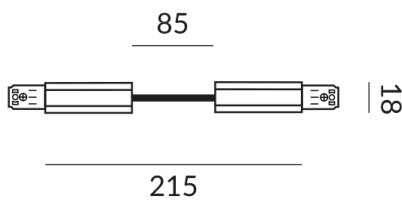

1

Ingress protection

IP20

Weight

0.09 kg

Design

Dirk Wortmeyer

Information on operating LED lights