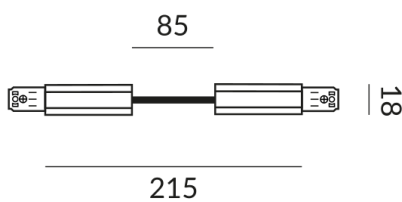

Variant

VERBINDER FLEX ALL-IN

Technical specifications

Body color

matt chrome-plated / painted

Input power

1000 Watt

Safety class

1

Ingress protection

IP20

Weight

0.92 kg

Design

Dirk Wortmeyer

Information on operating LED lights