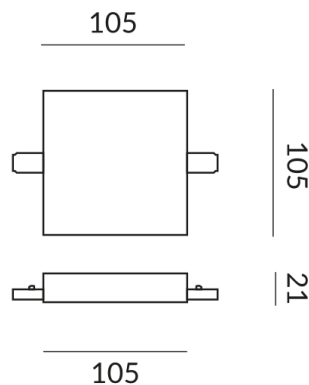

Technical specifications

Body color

Painted black

Watt

2 x 1000 Watt

Circuits

2 x Circuits

Option