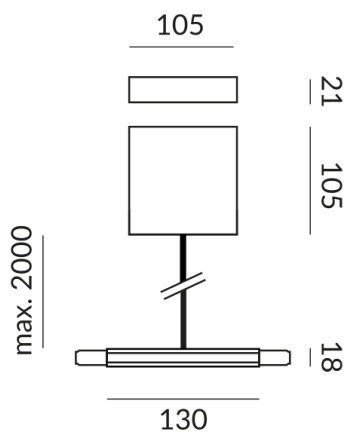

ALL-IN power feeds

POWER FEED SIDE FLEX C+ ALL-IN,
2x100W, PC1, black, L: 2m, Comp.,
2xCasambi

700061sw-2nkc
€532.90

Available, delivery time: 7 days

Body Color
painted black

Position of power feed
In the middle of track

Type of power feed
Sep. junction box side

Smart Home
2 x Casambi

Other Properties
With compensation module

Assortment Status
Catalog item

Technical specifications

Body color
painted black

Watt
2 x 1000 Watt

Circuits
2 x Circuits

Option
Optional Casambi

Safety class
1

Ingress protection
IP20

Weight
0.46 kg

Design
Dirk Wortmeyer