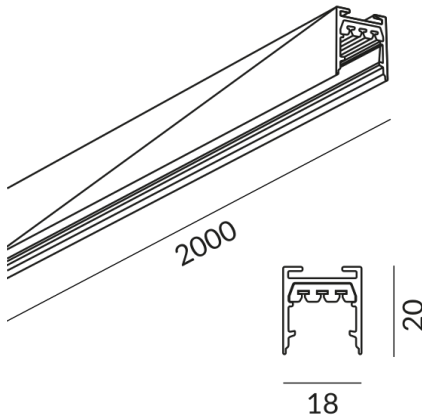

ALL-IN rails

TRACK 2000 ALL-IN

700020sw

€194.90

Available, delivery time: 3-5 days

Length

2000mm

Body Color

painted black

Technical specifications

Body color

painted black

Primary connection voltage

230 Volt

Watt

20000 x 1000 Watt

Circuits

20000 x Circuits

Safety class

1

Ingress protection

IP20

Weight

0.61 kg