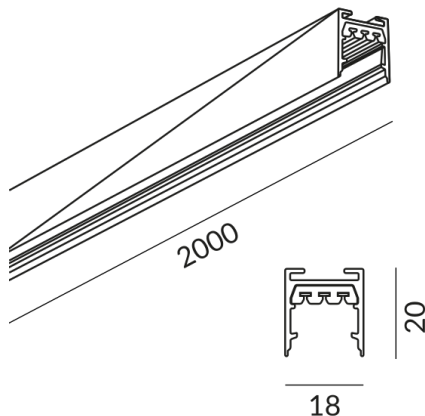

Design

Dirk Wortmeyer

Information on operating LED lights

Thank you for choosing our LED lights.

To ensure the best possible performance and longevity of your new lighting, please observe the following instructions:

1. When operating LED lights, visible, brief changes in light may occur due to voltage changes in the mains. This does not constitute a defect in the light.
2. For dimming LED lights. Not all LED lamps are compatible with all dimmers. Please check compatibility before installation. Incompatibility does not constitute a defect in the luminaire.
3. Flickering at low dimmer settings (from 50%): When using dimmers, slight flickering may occur at low settings. This is normal behaviour and does not constitute a defect in the luminaire.