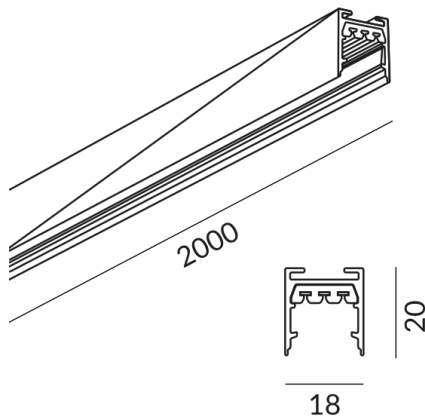

# ALL-IN rails

TRACK 2000 ALL-IN, 2x1000W, PC1,  
chrome, L: 2000mm

Discontinued (in catalog), product currently not  
available  
700020ch  
€279.90

Available, delivery time: 3-5 days

**Length**

none

**Body Color**

## Technical specifications

**Body color**

chrome

**Primary connection voltage**

230 Volt

**Watt**

2 x 1000 Watt

**Circuits**

2 x Circuits

**Safety class**

1

**Ingress protection**

IP20

**Weight**

0.61 kg

**Design**