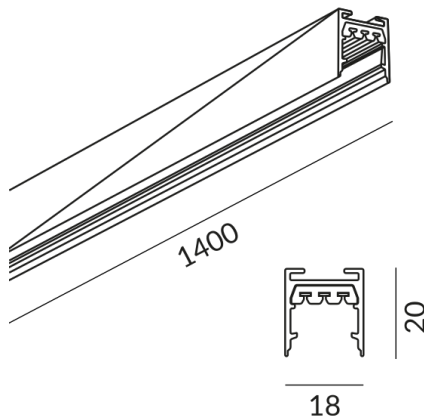

ALL-IN rails

TRACK 1400 ALL-IN

700014ws
LED
€144.90

Available, delivery time: 3-5 days

Length
1400mm
Body Color
painted white

Technical specifications

Body color
painted white
Primary connection voltage
230 Volt
Input power
1000 Watt
Safety class
1
Ingress protection
IP20
Weight
0.49 kg
Design
Dirk Wortmeyer