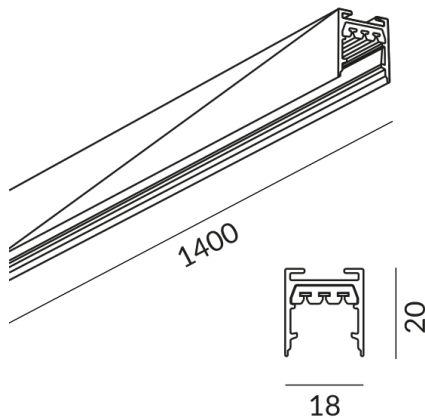

Technical specifications

Body color

painting white

Primary connection voltage

230 Volt

Watt

2 x 1000 Watt

Circuits

2 x Circuits

Safety class

1

Ingress protection

IP20

Weight

0.49 kg

Design

Dirk Wortmeyer