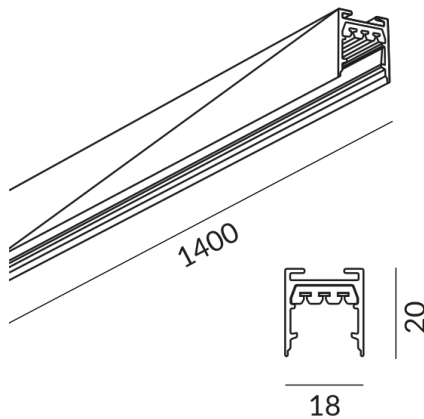

## TRACK 1400 ALL-IN

700014sw

€144.90

Available, delivery time: 3-5 days

**Length**

1400mm

**Body Color**

painted black

## Technical specifications

**Body color**

painted black

**Primary connection voltage**

230 Volt

**Watt**

20000 x 1000 Watt

**Circuits**

20000 x Circuits

**Safety class**

1

**Ingress protection**

IP20

**Weight**

0.49 kg

**Design**