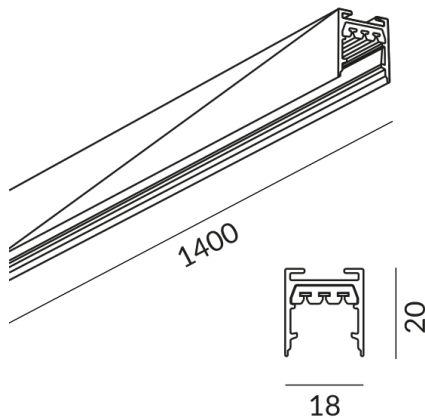

ALL-IN rails

TRACK 1400 ALL-IN, 2x1000W, PC1,
matt chrome, L: 1400mm

700014mcgy
€144.90

Available, delivery time: 3-5 days

Length

none

Body Color

matt chrome-plated / painted

Technical specifications

Body color

matt chrome-plated / painted

Primary connection voltage

230 Volt

Watt

2 x 1000 Watt

Circuits

2 x Circuits

Safety class

1

Ingress protection

IP20

Weight

0.49 kg

Design