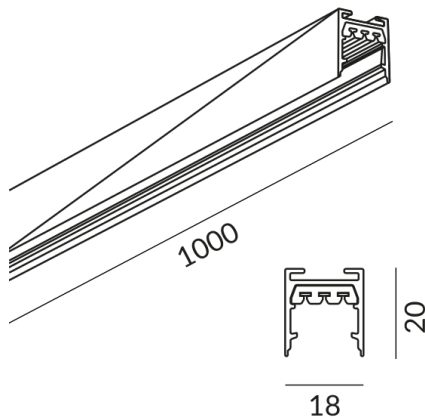

ALL-IN rails

TRACK 1000 ALL-IN

700010ws

€104.90

Available, delivery time: 3-5 days

Length

1000mm

Body Color

painted white

Technical specifications

Body color

painted white

Primary connection voltage

230 Volt

Watt

2 x 1000 Watt

Circuits

2 x Circuits

Safety class

1

Ingress protection

IP20

Weight

0.31 kg