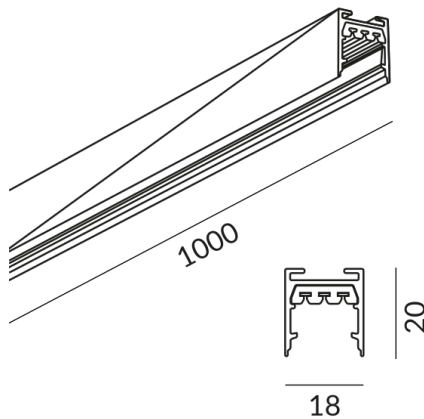

ALL-IN rails

TRACK 1000 ALL-IN

700010sw

€104.90

Available, delivery time: 3-5 days

Length

1000mm

Body Color

painted black

Technical specifications

Body color

painted black

Primary connection voltage

230 Volt

Watt

2 x 1000 Watt

Circuits

2 x Circuits

Safety class

1

Ingress protection

IP20

Weight

0.31 kg