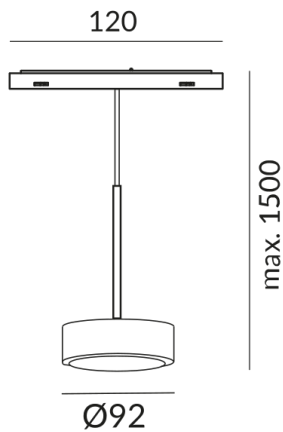

Light Color

2.700K

Technical specifications

Body color

champagner black

Primary connection voltage

24 Volt

Dimmable

Bluetooth-Funk Dimmung

Input power

10 Watt

Light color

2700 K

Option

Optional 3000k

Optional DALI

LED luminous flux

1000 lm

Color rendering index

CRI 90

Safety class

3

Ingress protection

IP20

Weight

0.42 kg

Design