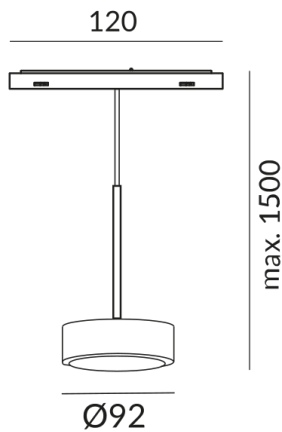

Light Color

2.700K

Technical specifications

Body color

champagner black

Primary connection voltage

24 Volt

Dimmable

Bluetooth-Funk Dimmung

Input power

10 Watt

Light color

2700 K

Option

Optional 3000k

Optional DALI

LED luminous flux

1000 lm

Color rendering index

CRI 90

Safety class

3

Ingress protection

IP20

Weight

0.42 kg

Design