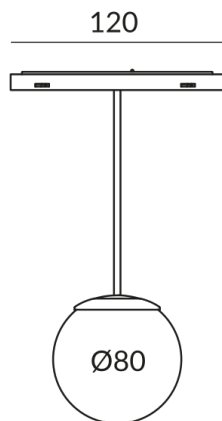

Technical specifications