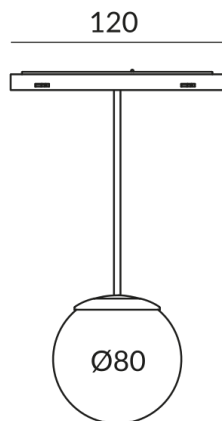

Technical specifications

Body color

painted black

Primary connection voltage

24 Volt

Dimmable

Bluetooth-Funk Dimmung

Input power

5 Watt

Light color

2700 K

Option

Optional 3000k

LED luminous flux

500 lm

Color rendering index

CRI 90

Safety class

3

Ingress protection

IP20

Weight

0.14 kg

Information on operating LED lights

Thank you for choosing our LED lights.

To ensure the best possible performance and longevity of your new lighting, please observe the following instructions:

1. When operating LED lights, visible, brief changes in light may occur due to voltage changes in the mains. This