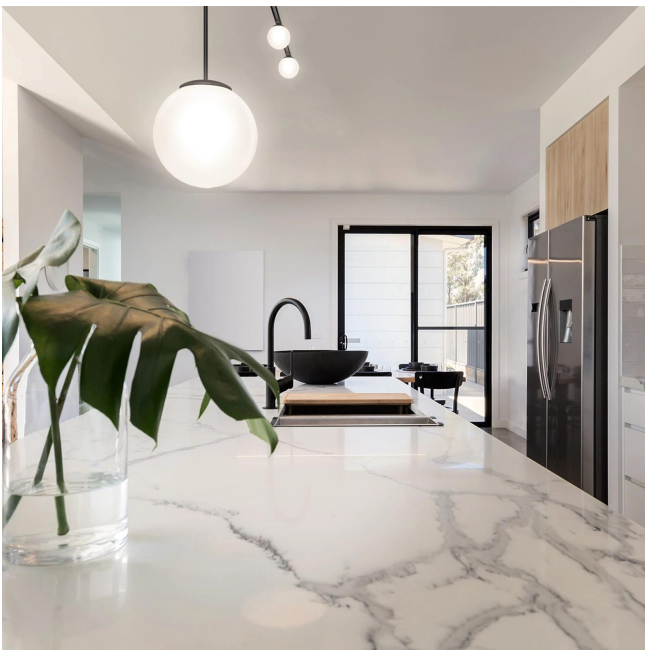

Body color

Painted black

Primary connection voltage

24 Volt

Dimmable

Bluetooth-Funk Dimmung

Input power

5 Watt

Light color

2700 K

Option

Optional 3000k

LED luminous flux

500 lm

Color rendering index

CRI 90

Safety class

3

Ingress protection

IP20

Weight

0.14 kg