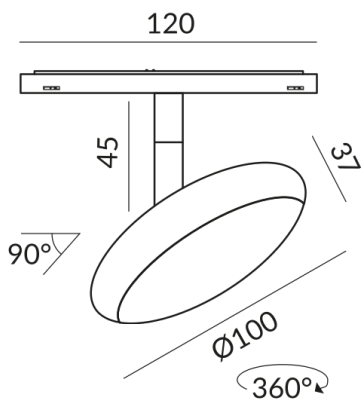

Technical specifications

Body color
champagner black

Primary connection voltage
24 Volt

Dimmable
Bluetooth-Funk Dimmung

Input power
10 Watt

Light color
2700 K

Option
Optional 3000k

LED luminous flux
1000 lm

Color rendering index
CRI 90

Safety class
3

Ingress protection
IP20

Weight
0.41 kg