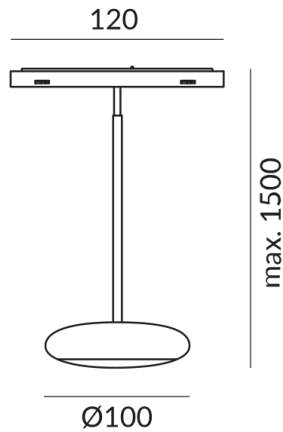

Technical specifications

Body color

painted black

Primary connection voltage

24 Volt

Dimmable

Bluetooth-Funk Dimmung

Input power

10 Watt

Light color

2700 K

Option

Optional 3000k

LED luminous flux

1000 lm

Color rendering index

CRI 90

Safety class

3

Ingress protection

IP20

Weight

0.4 kg

Design

Dirk Wortmeyer