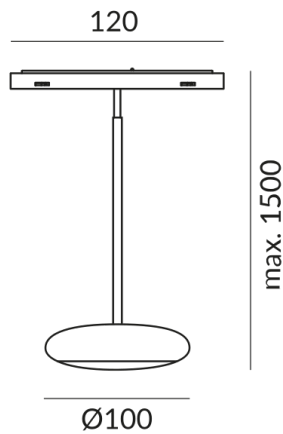

Technical specifications

Body color

painted black

Primary connection voltage

24 Volt

Dimmable

Bluetooth-Funk Dimmung

Input power

10 Watt

Light color

2700 K

Option

Optional 3000k

LED luminous flux

1000 lm

Color rendering index

CRI 90

Safety class

3

Ingress protection

IP20

Weight

0.4 kg

Design

Dirk Wortmeyer