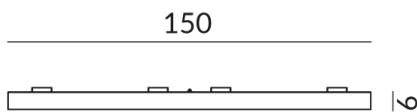

INSIDE 150 FRAME DARK MICRO

Angle

60°

Technical specifications

Body color

Painted black

Primary connection voltage

24 Volt