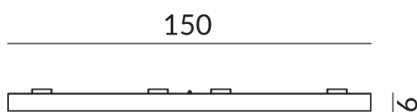

Weight

0.03 kg

Information on operating LED lights

Thank you for choosing our LED lights.

To ensure the best possible performance and longevity of your new lighting, please observe the following instructions:

1. When operating LED lights, visible, brief changes in light may occur due to voltage changes in the mains. This does not constitute a defect in the light.
2. For dimming LED lights. Not all LED lamps are compatible with all dimmers. Please check compatibility before