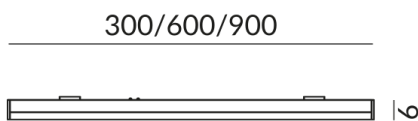

INSIDE 900 DIFFUS MICRO

Angle

110°

Technical specifications

Body color

painted black

Primary connection voltage

24 Volt