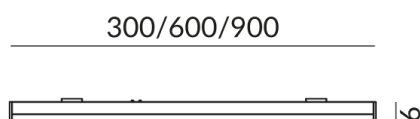

INSIDE 300 DIFFUS MICRO

Angle

110°

Technical specifications

Body color

painted black

Primary connection voltage

24 Volt