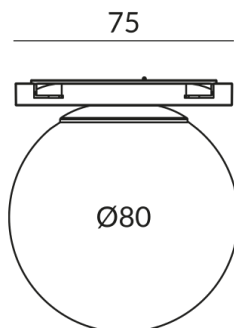

Technical specifications

Body color
painted black

Primary connection voltage
24 Volt

Dimmable
Bluetooth-Funk Dimmung

Input power
5 Watt

Light color
2700 K

Option
Optional 3000k

LED luminous flux
500 lm

Color rendering index
CRI 90

Safety class
3

Ingress protection
IP20

Weight
0.13 kg