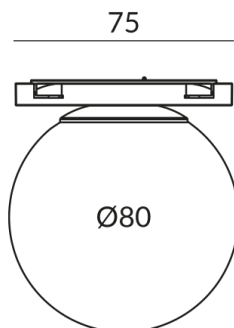

**LED luminous flux**  
500 lm

**Color rendering index**  
CRI 90

**Safety class**  
3

**Ingress protection**  
IP20

**Weight**  
0.13 kg

Information on operating LED lights

Thank you for choosing our LED lights.