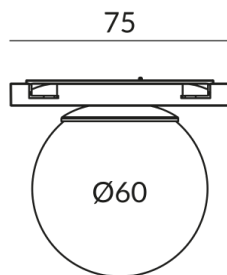

Technical specifications

Body color
painted black

Primary connection voltage
24 Volt

Dimmable
Bluetooth-Funk Dimmung

Input power
5 Watt

Light color
2700 K

Option
Optional 3000k

LED luminous flux
500 lm

Color rendering index
CRI 90

Safety class
3

Ingress protection
IP20

Weight
0.01 kg